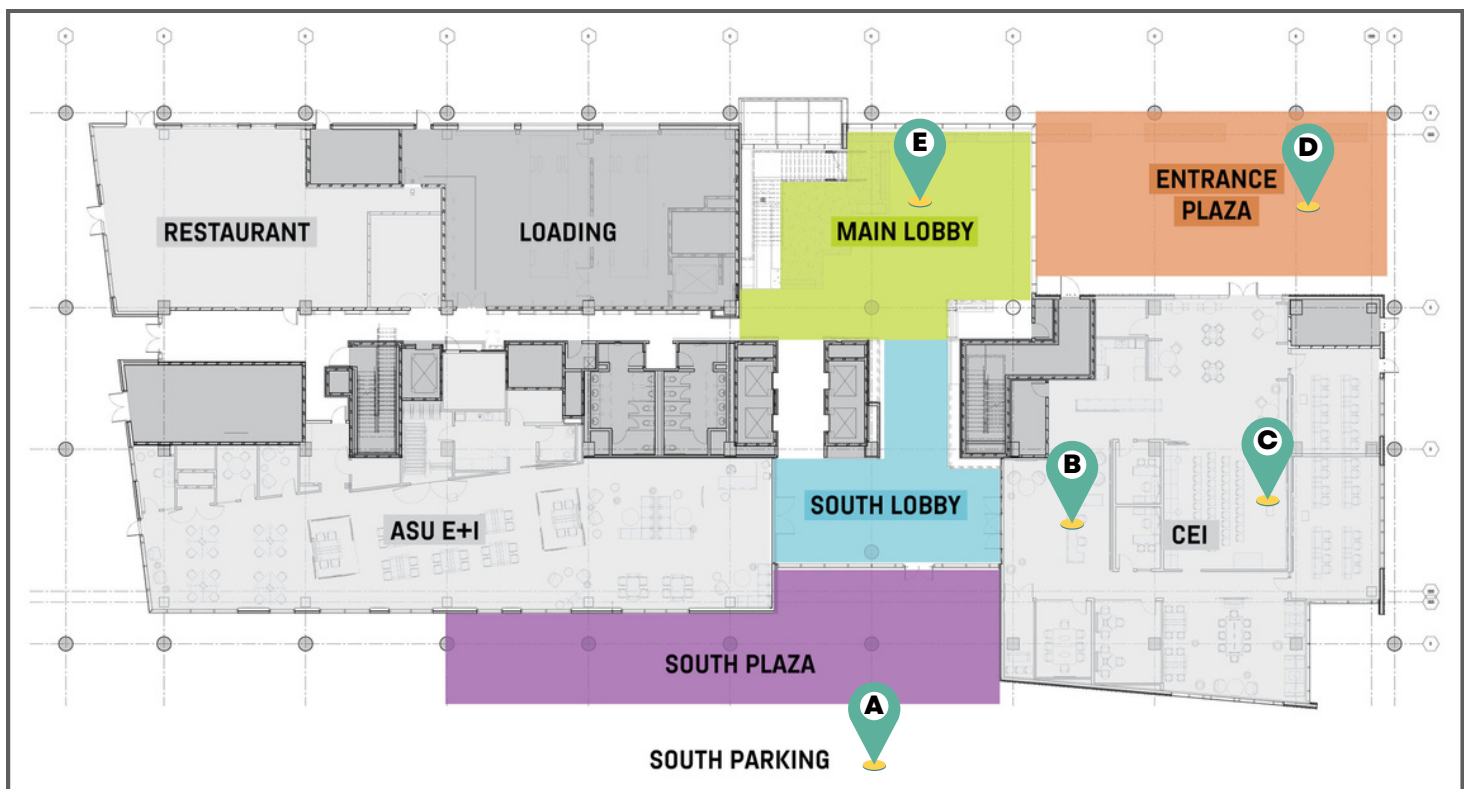

Directions to Venture Café Phoenix

Address: 850 North 5th Street
Phoenix AZ, 85004

Parking: Easy and free parking in the south parking lot across the street from the building.

Validation: Parking validation is available at registration.

Map of the Venue

- A** Validated Parking
- B** Check-in, Registration & Parking Validation
- C** State of the Smart Region
- D** Expo Hall & Hors D'oeuvres
- E** Bar & Tech Demos

Email Ben Williams for additional information: bwilliams@azpei.org