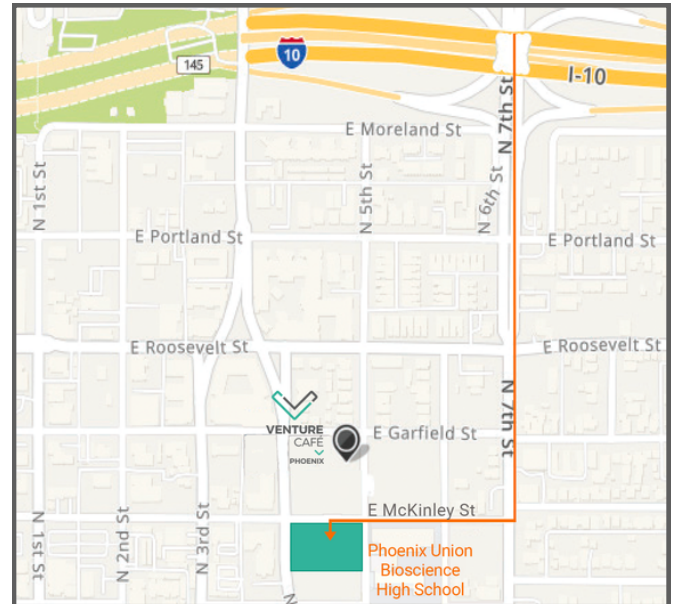

Directions to Venture Café Phoenix

Address: 850 North 5th Street
Phoenix AZ, 85004

Parking: Easy and free parking in the south parking lot across the street from the building.

Validation: Parking validation is available at registration.

Map of the Venue

- A** Validated Parking
- B** Check-in, Registration & Parking Validation
- C** State of the Smart Region
- D** Expo Hall & Hors D'oeuvres
- E** Bar & Tech Demos

Email Ben Williams for additional information: bwilliams@azpei.org